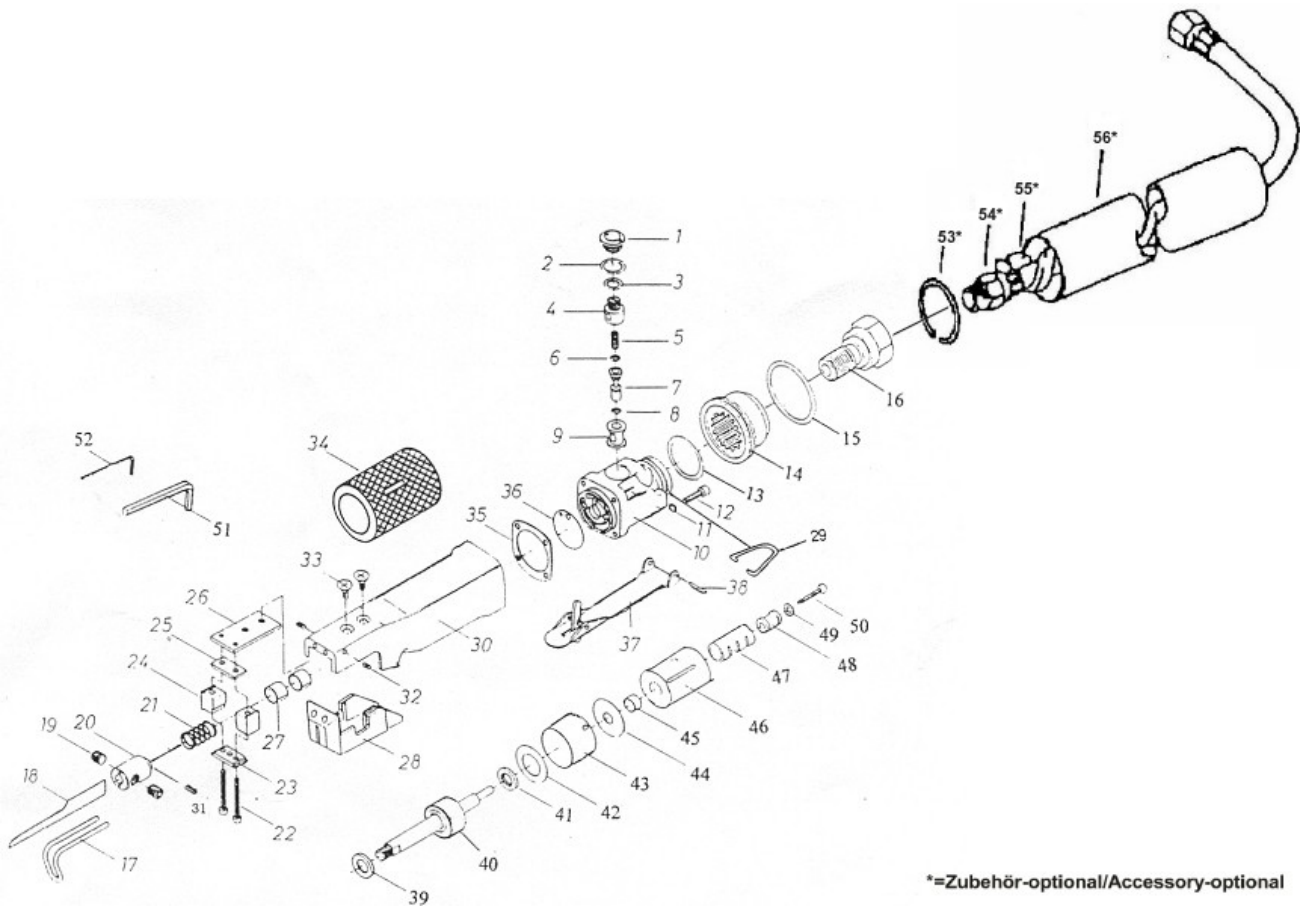

meccanocar®

Seghetto

Modello
418 00
05600 5673

Serie
C

*=Zubehör-optional/Accessory-optional

pos.	description/descrizione	pos.	description/descrizione
05600c-01	Valve Screw/Vite	05600c-30	Housing/Carcassa
05600c-02	O-Ring	05600c-31	Screw/Vite
05600c-03	O-Ring	05600c-32	Screw/Vite
05600c-04	Air Controller/Controllore aria	05600c-33	Screw/Vite
05600c-05	Valve Spring/Molla	05600c-34	Housing Cover/Coperchio carcassa
05600c-06	O-Ring	05600c-35	Gasket/Guarnizione
05600c-07	Valve Stem/Asta valvola	05600c-36	Packing/Tenuta
05600c-08	O-Ring	05600c-37	Throttle Lever/Leva immissione
05600c-09	Valve Bushing/Boccola valvola	05600c-38	Lever Pin/Spina
05600c-10	Valve Block/Blocco valvola	05600c-39	Front Bumper/Ammortizzatore anteriore
05600c-11	Lock Washer/Rondella (4)	05600c-40	Piston Shaft/Asta del pistone
05600c-12	Rear Cap Bolt/Vite posteriore (4)	05600c-41	Rear Bumper/Ammortizzatore posteriore
05600c-13	Sponge/Spugna	05600c-42	Packing/Tenuta
05600c-14	Exhaust Sleeve//Manicotto di scarico	05600c-43	Cylinder/Cilindro
05600c-15	O-Ring	05600c-44	Packing/Tenuta
05600c-16	Air Inlet/Raccordo entrata	05600c-45	Bushing/Boccola
05600c-17	Work Guide/Guida	05600c-46	Valve Case/Cassa valvola
05600c-18	Blade/Lama Acc.:876051/876052	05600c-47	Valve Sleeve/Boccola valvola
05600c-19	Set Screw/Vite	05600c-48	Actuate Valve/Attuatore valvola
05600c-20	Blade Chuck/Porta lama	05600c-49	Washer/Rondella
05600c-21	Spring/Molla	05600c-50	Screw/Vite
05600c-22	Cap Screw/Vite	05600c-51	Service Wrench/Chiave di servizio 4mm/Acc.:844025
05600c-23	Bridge/Ponte	05600c-52	Service Wrench/Chiave di servizio 2mm/Acc.:844022
05600c-24	Blade Guide/Guida lama	05600c-53	Stop Ring/Anello di fermo A.:852208 *Optional*/A richiesta
05600c-25	Upper Wear Shoe/Scarpa superiore	05600c-54	Air Hose Assy/Tubo aria A.:852208 *Opt.*/A richiesta
05600c-26	Guide Plate/Piastra di guida	05600c-55	Sponge/Spugna Acc.:852208 *Optional*/A richiesta
05600c-27	Bushing/Boccola	05600c-56	Exhaust Hose/Tubo scarico A.:852208 *Opt.*/A richiesta
05600c-28c	Chuck Cover/Coperchio mandrino		
05600c-29c	Hanger/Anello sospensione		